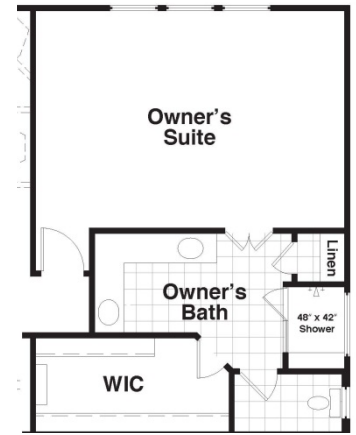

Riata Terrace
(210) 566-6803