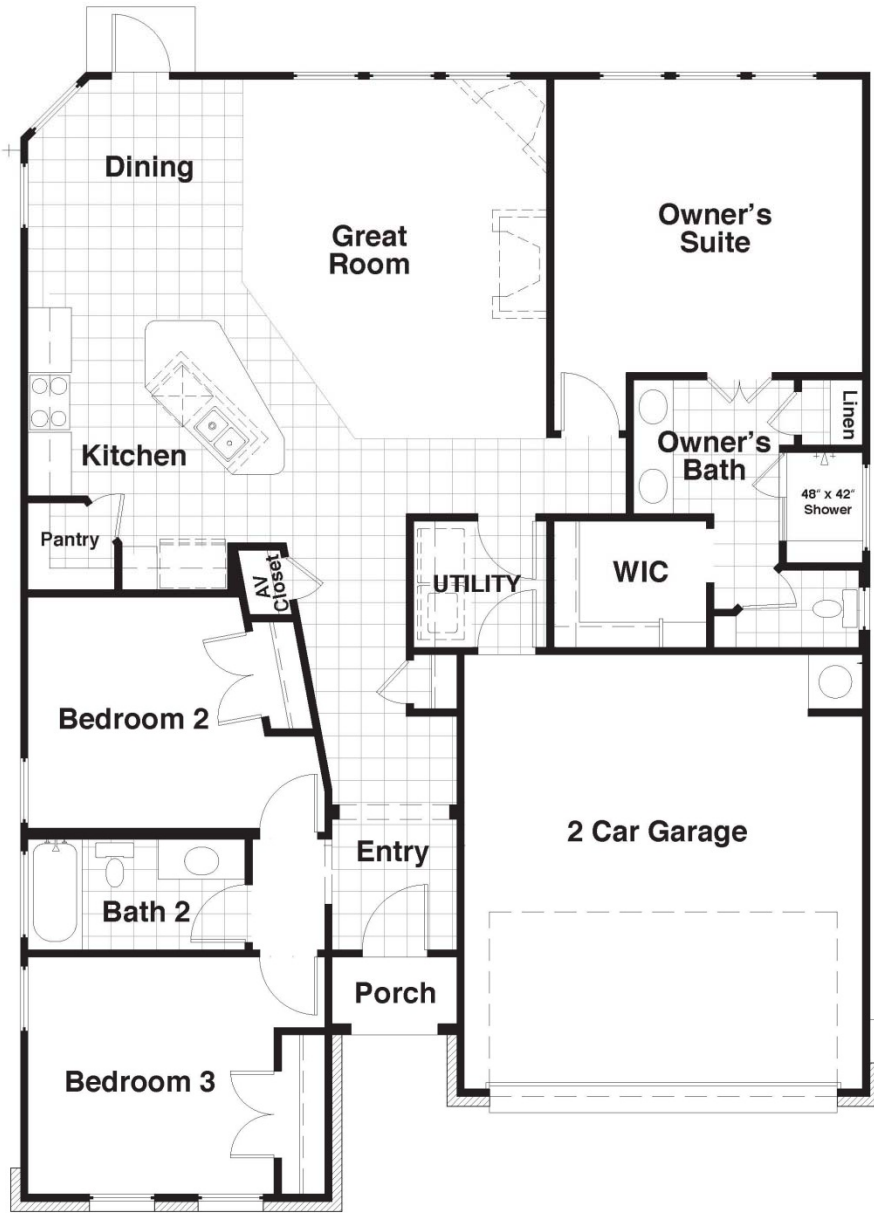

Riata Terrace
(210) 566-6803